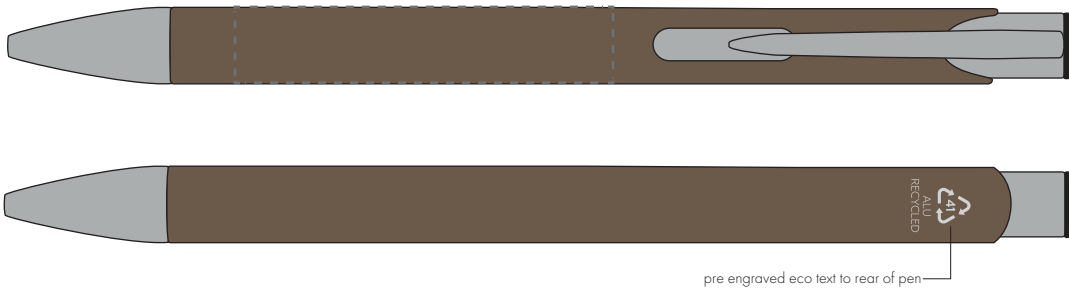

Your Ref:	Quantity:	Product Code: TPC982001
Our Ref:	Version: 1	Product Colour: BROWN

**PRINTING CONCERNS:**

We stock this item in the following colours

**PANTONE REFERENCE(S)**

● Engrave

ARTWORK SCALE 100%

ARTWORK SCALE 100%  
Flat Engrave Area:  
50mm x 10mm

Product Image for visualisation  
- colours may vary

The dashed line is to demonstrate print area and will not appear on your printed item

**PLEASE NOTE:**